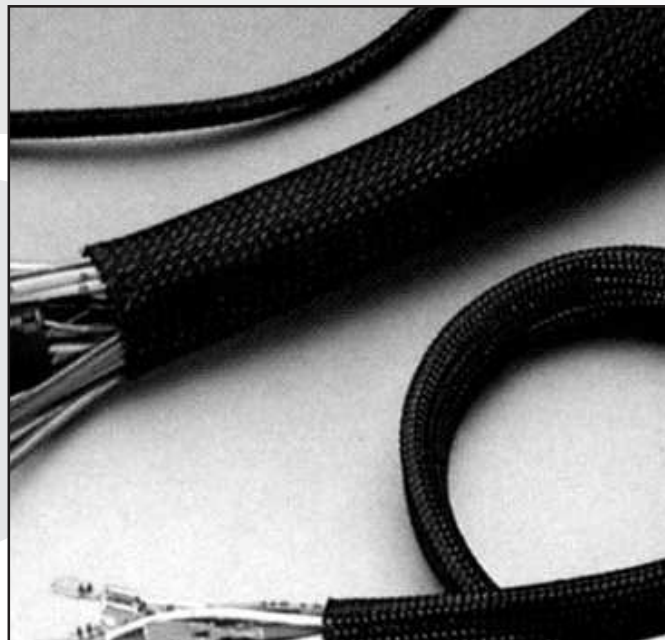

PROTECTIVE SLEEVING

Expando® TCP-L

1:3 Expandable braided sleeving

Applications

Expando TCP-L is an expandable braided sleeve manufactured from modified polyester monofilaments. Designed for the protection of tubing and the maintenance of wire and cable bundles.

TCP-L has a highly expandable structure which allows easy installation over long lengths, even after the fitting of end connectors. Expando TCP -L has a high expansion ratio which enables a large number of diameters to be covered with a limited range of sizes.

The properties of the monofilament ensure excellent sleeve performance in the most diverse and aggressive applications and environments.

Features & Benefits

- 1:3 expansion ratio
- Self-extinguishing
- Halogen-free
- Excellent abrasion resistance
- Easy installation over long lengths

Operating Temperature

- -50°C to +150°C

Note: For further information on the **Expando TCP-L** product range or assistance with your specific sleeving requirements, please contact **IS-Rayfast**.