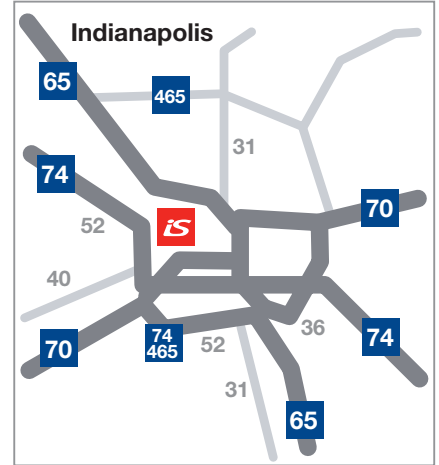

Indianapolis

From the Airport

Take 465 North, to Rockville Road. Head East on Rockville road, until you get to Gasoline Alley. Make a left on Gasoline Alley, and IS Motorsport will be approximately 1/2 mile on the left hand side.

From the North/West Side

Take 465 South until you get to 10th street. Take 10th street East, until you get to Grande Avenue, make a right. At the next light, veer right onto Gasoline Alley, and we are located about 1/2 mile on the right hand side.

From the Speedway

Leave from the tunnel at south side of the track take 16th street west until you get to the first street, which is N. Polco. You can only turn left. Take N. Polco. At 10th street, Polco become Grande Ave. At the light, veer right onto Gasoline Alley, and we are 1/2 mile down on the right.