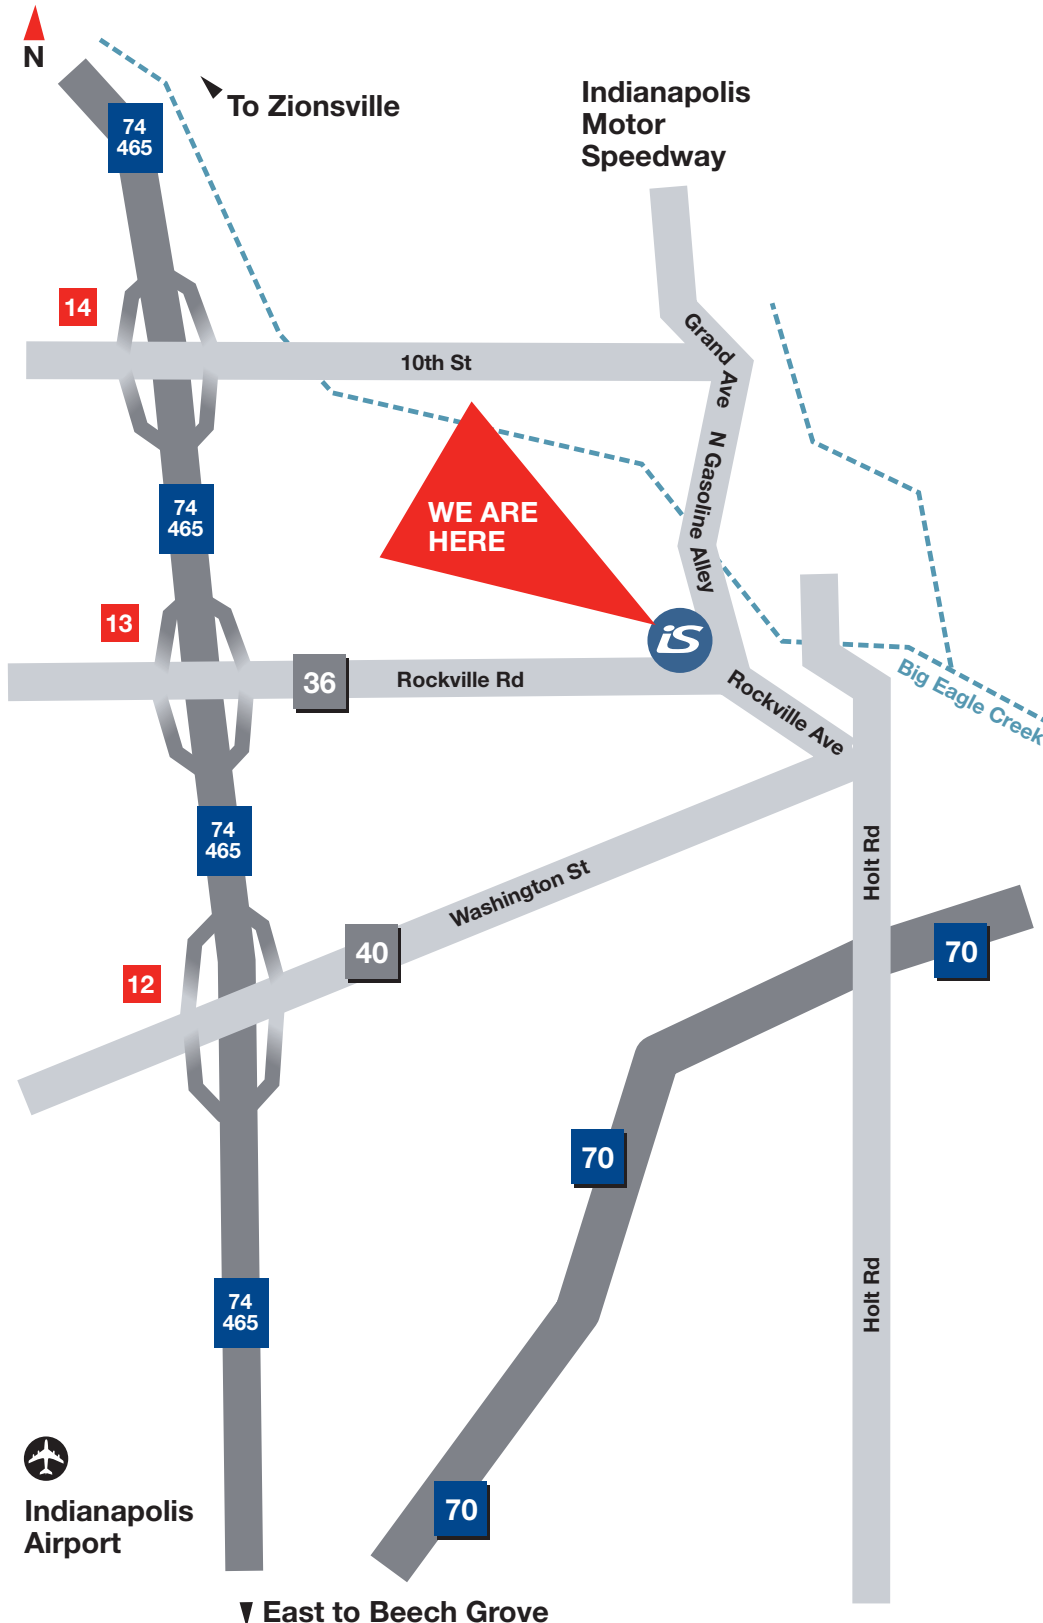

Indianapolis

From the Airport

Take 465 North, to Rockville Road. Head East on Rockville road, until you get to Gasoline Alley. Make a left on Gasoline Alley, and IS Motorsport will be approximately 1/2 mile on the left hand side.

From the North/West Side

Take 465 South until you get to 10th street. Take 10th street East, until you get to Grande Avenue, make a right. At the next light, veer right onto Gasoline Alley, and we are located about 1/2 mile on the right hand side.

From the Speedway

Leave from the tunnel at south side of the track take 16th street west until you get to the first street, which is N. Polco. You can only turn left. Take N. Polco. At 10th street, Polco become Grande Ave. At the light, veer right onto Gasoline Alley, and we are 1/2 mile down on the right.

Indianapolis Airport

▼ East to Beech Grove

HEADQUARTERS

286A Gasoline Alley
Indianapolis
Indiana
IN 46222
USA

Indianapolis

Tel: +1 317 244 6643

Fax: +1 317 244 6693

Email: sales@ismotorsport.com